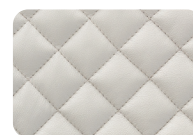

SW 83^{1/2"} SD 23^{1/2"} AH 24^{3/4"}
212 cm 60 cm 63 cm

a.wood finish b.body fabric c.side texture

COM REQUIREMENT: 13.5 yd
Body fabric 12.0 yd
Side texture 1.5 yd

Yardage based on plain fabrics¹

Side texture² / Textura lateral

TX1 Raffia

TX2 Diamond Quilted

TX3 Heritage Quilted

¹For COL and patterned fabrics, please contact your sales representative.

²The side texture is available in all textures (TX1, TX2, TX3). All quilted leather textures (TX2, TX3) are available in all in-stock leather options. Not available for COL. Available in all wood finishes (A, E, J, K, L, N, P, Q, R, S, T, Y, Z, F21).