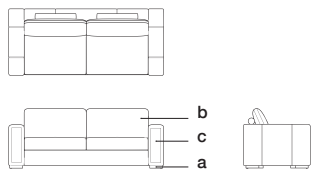

**ORIGEN SOFA 100
(LEATHER FRONT)**
Sofá Origen 100 (Frente cuero)

OR12100¹

W 94^{1/2}" D 40^{1/2}" H 35^{3/4}" SH 19"
240 cm 103 cm 91 cm 48 cm

SW 75^{1/2}" SD 23^{1/2}" AH 27^{1/4}"
192 cm 60 cm 69 cm

a.wood finish b.body fabric c.leather detail

COM REQUIREMENT: 15.5 yd
Body fabric 14.75 yd
Leather detail 0.75 yd

Yardage based on plain fabrics³

**ORIGEN SOFA 200
(FABRIC FRONT)**
Sofá Origen 200 (Frente tela)

OR12200²

W 94^{1/2}" D 40^{1/2}" H 35^{3/4}" SH 19"
240 cm 103 cm 91 cm 48 cm

SW 75^{1/2}" SD 23^{1/2}" AH 27^{1/4}"
192 cm 60 cm 69 cm

a.wood finish b.body fabric c.leather detail

COM REQUIREMENT: 15.25 yd
Body fabric 14.75 yd
Leather detail 0.5 yd

Yardage based on plain fabrics³

BCH50. 50cm / 19^{3/4}" (STANDARD CUSHION)

BCH55. 55cm / 21^{3/4}"

¹OR12100: The front panel is available in all leathers. All leather details will use the same selected leather.
²OR12200: The front panel is upholstered in the same fabric selected for the body and cannot be customized.
³For COL and patterned fabrics, please contact your sales representative.
⁴The AH Comfort System offers three seating options: Plush (CP), Balanced (CB), and Support (CS), from soft comfort to firmer support. Each one is designed to match different seating preferences.
⁵Cushion height can be selected: BCH50 (19 3/4") or BCH55 (21 3/4"). Sofa height may vary depending on the chosen cushion.
Available in all wood finishes (A, E, J, K, L, N, P, Q, R, S, T, Y, Z, F21). The bolster pillow includes a zipper.