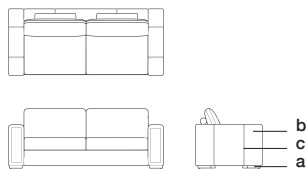

**ORIGEN SOFA 100
(LEATHER FRONT)**
Sofá Origen 100 (Frente cuero)

OR12100¹

W 94^{1/2}" D 40^{1/2}" H 35^{3/4}" SH 19"
240 cm 103 cm 91 cm 48 cm

SW 75^{1/2}" SD 23^{1/2}" AH 27^{1/4}"
192 cm 60 cm 69 cm

a.wood finish b.body fabric c.leather detail

COM REQUIREMENT: 15.5 yd
Body fabric 14.75 yd
Leather detail 0.75 yd

Yardage based on plain fabrics³

**ORIGEN SOFA 200
(FABRIC FRONT)**
Sofá Origen 200 (Frente tela)

OR12200²

W 94^{1/2}" D 40^{1/2}" H 35^{3/4}" SH 19"
240 cm 103 cm 91 cm 48 cm

SW 75^{1/2}" SD 23^{1/2}" AH 27^{1/4}"
192 cm 60 cm 69 cm

a.wood finish b.body fabric c.leather detail

COM REQUIREMENT: 15.25 yd
Body fabric 14.75 yd
Leather detail 0.5 yd

Yardage based on plain fabrics³

BCH50. 50cm / 19^{3/4}" (STANDARD CUSHION)

BCH55. 55cm / 21^{3/4}"

¹OR12100: The front panel is available in all leathers. All leather details will use the same selected leather.
²OR12200: The front panel is upholstered in the same fabric selected for the body and cannot be customized.
³For COL and patterned fabrics, please contact your sales representative.
⁴The AH Comfort System offers three seating options: Plush (CP), Balanced (CB), and Support (CS), from soft comfort to firmer support. Each one is designed to match different seating preferences.
⁵Cushion height can be selected: BCH50 (19 3/4") or BCH55 (21 3/4"). Sofa height may vary depending on the chosen cushion.
Available in all wood finishes (A, E, J, K, L, N, P, Q, R, S, T, Y, Z, F21). The bolster pillow includes a zipper.