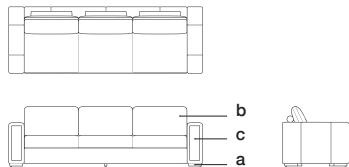

**ORIGEN SOFA 110  
(LEATHER FRONT)**  
Sofá Origen 110 (Frente cuero)

OR12110<sup>1</sup>

W 118" D 40<sup>1/2"</sup> H 35<sup>3/4"</sup> SH 19"  
300 cm 103 cm 91 cm 48 cm

SW 99<sup>1/4"</sup> SD 23<sup>1/2"</sup> AH 27<sup>1/4"</sup>  
252 cm 60 cm 69 cm

a.wood finish b.body fabric c.leather detail

COM REQUIREMENT: 17.75 yd  
Body fabric 17.0 yd  
Leather detail 0.75 yd

Yardage based on plain fabrics<sup>3</sup>

**ORIGEN SOFA 210  
(FABRIC FRONT)**  
Sofá Origen 210 (Frente tela)

OR12210<sup>2</sup>

W 118" D 40<sup>1/2"</sup> H 35<sup>3/4"</sup> SH 19"  
300 cm 103 cm 91 cm 48 cm

SW 99<sup>1/4"</sup> SD 23<sup>1/2"</sup> AH 27<sup>1/4"</sup>  
252 cm 60 cm 69 cm

a.wood finish b.body fabric c.leather detail

Leather Detail / Detalle cuero

Bolster Pillow / Cojín cilíndrico

BACK CUSHION HEIGHT OPTIONS (BCH)<sup>5</sup>

BCH50. 50cm / 19<sup>3/4"</sup> (STANDARD CUSHION)

BCH55. 55cm / 21<sup>3/4"</sup>

<sup>1</sup>OR12110: The front panel is available in all leathers. All leather details will use the same selected leather.  
<sup>2</sup>OR12210: The front panel is upholstered in the same fabric selected for the body and cannot be customized.  
<sup>3</sup>For COL and patterned fabrics, please contact your sales representative.  
<sup>4</sup>The AH Comfort System offers three seating options: Plush (CP), Balanced (CB), and Support (CS), from soft comfort to firmer support. Each one is designed to match different seating preferences.  
<sup>5</sup>Cushion height can be selected: BCH50 (19 3/4") or BCH55 (21 3/4"). Sofa height may vary depending on the chosen cushion.  
Available in all wood finishes (A, E, J, K, L, N, P, Q, R, S, T, Y, Z, F21). The bolster pillow includes a zipper.