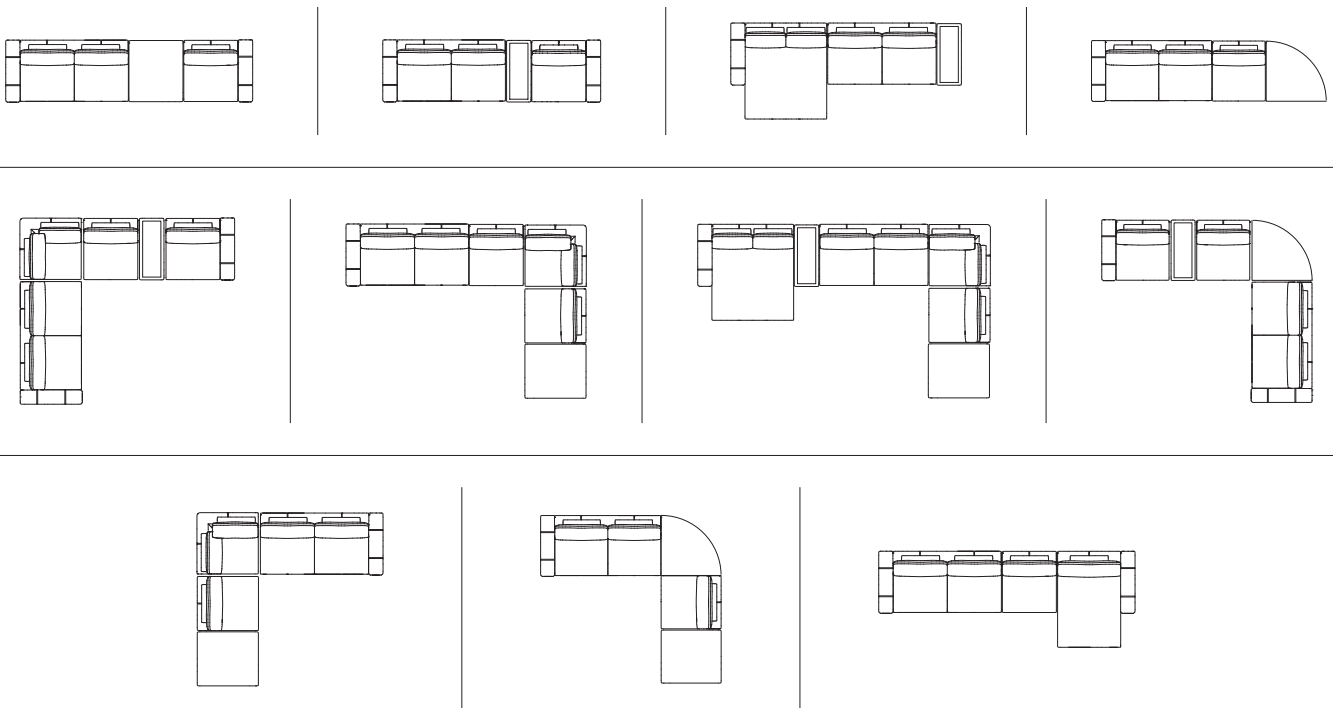

¹For COL and patterned fabrics, please contact your sales representative.
Available in all wood finishes (A, E, J, K, L, N, P, Q, R, S, T, Y, Z, F21). For detailed dimensions, please refer to the cad block.