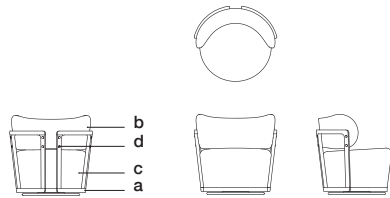

RUMBA CHAIR 101 (SWIVEL)
Poltrona Rumba 101 (giratoria)

RM10101

w 31^{1/2"} d 28^{3/4"} H 31^{1/2"} SH 17^{3/4"}
 80 cm 73 cm 80 cm 45 cm

sw 27^{1/2"} sd 21^{3/4"}
 70 cm 55 cm

Metallic button / Botón metálico

Gold (B1) Chrome (B2) Charcoal (B5)

a.wood finish b.back and back rest fabric c.seat fabric
 d.metallic button

COM REQUIREMENT: 3.0 yd
 Seat fabric 1.5 yd
 Back and back rest fabric 1.5 yd

Yardage based on plain fabrics¹