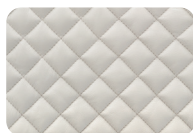

RUMBA CHAIR 101 TEXTURE (SWIVEL)

Poltrona Rumba 101 textura (giratoria)

RM10101TX

w 31^{1/2}" d 28^{3/4}" H 31^{1/2}" SH 17^{3/4}"
80 cm 73 cm 80 cm 45 cm

sw 27^{1/2}" sd 21^{3/4}"
70 cm 55 cm

Back texture² / Textura respaldo

TX2 Diamond Quilted

TX3 Heritage Quilted

Metallic button / Botón metálico

Gold (B1)

Chrome (B2)

Charcoal (B5)

a:wood finish b:seat fabric c:back rest fabric
d:back texture e:metallic button

COM REQUIREMENT: 3.25 yd

Seat fabric 1.5 yd
Back rest fabric 0.75 yd
Back texture 1.0 yd

Yardage based on plain fabrics¹

¹For COL and patterned fabrics, please contact your sales representative.

²TX2 and TX3. Diamond Quilted and Heritage Quilted are available in all leather options. Not available for COL. Not available for customization in TX1. Available in all wood finishes (A, E, J, K, L, N, P, Q, R, S, T, Y, Z, F21).