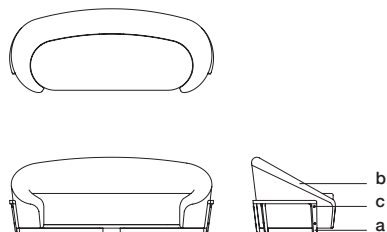

**RUMBA SOFA 100**  
Sofá Rumba 100

RM12100

W 92<sup>1/2"</sup> D 38<sup>1/4"</sup> H 34<sup>1/4"</sup> SH 17<sup>3/4"</sup>  
235 cm 97 cm 87 cm 45 cm

SW 73<sup>1/2"</sup> SD 23<sup>1/2"</sup>  
187 cm 60 cm

a.wood finish b.body fabric c.metallic button

COM REQUIREMENT: 10.0 yd  
Body fabric 10.0 yd

Yardage based on plain fabrics<sup>1</sup>

**RUMBA SOFA 110**  
Sofá Rumba 110

RM12110

W 110<sup>1/4"</sup> D 38<sup>1/4"</sup> H 34<sup>1/4"</sup> SH 17<sup>3/4"</sup>  
280 cm 97 cm 87 cm 45 cm