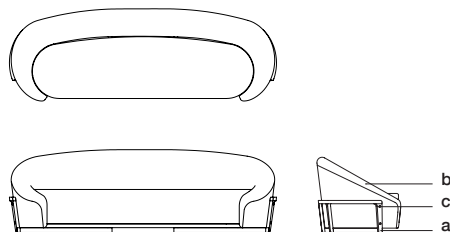

**RUMBA SOFA 100**  
Sofá Rumba 100

RM12100

W 92<sup>1/2"</sup> D 38<sup>1/4"</sup> H 34<sup>1/4"</sup> SH 17<sup>3/4"</sup>  
235 cm 97 cm 87 cm 45 cm

SW 73<sup>1/2"</sup> SD 23<sup>1/2"</sup>  
187 cm 60 cm

a.wood finish b.body fabric c.metallic button

COM REQUIREMENT: 10.0 yd  
Body fabric 10.0 yd

Yardage based on plain fabrics<sup>1</sup>

**RUMBA SOFA 110**  
Sofá Rumba 110

RM12110

W 110<sup>1/4"</sup> D 38<sup>1/4"</sup> H 34<sup>1/4"</sup> SH 17<sup>3/4"</sup>  
280 cm 97 cm 87 cm 45 cm

SW 91<sup>1/4"</sup> SD 23<sup>1/2"</sup>  
232 cm 60 cm

a.wood finish b.body fabric c.metallic button

COM REQUIREMENT: 14.0 yd  
Body fabric 14.0 yd

Yardage based on plain fabrics<sup>1</sup>

Metallic button / Botón metálico