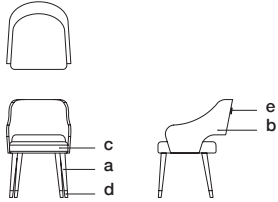

**TEN CHAIR 100**  
Silla Ten 100

TN01100

w 22<sup>3/4"</sup> d 25<sup>1/2"</sup> H 33<sup>1/2"</sup> SH 19<sup>3/4"</sup>  
58 cm 65 cm 85 cm 50 cm

sw 20<sup>1/2"</sup> SD 20" AH 28"  
52 cm 51 cm 71 cm

a.wood finish b.back and back rest fabric c.seat fabric  
d.metal finish e.decorative hardware

**COM REQUIREMENT:** 2.25 yd  
Back and back rest fabric. 1.5 yd  
Seat fabric. 0.75 yd

Yardage based on plain fabrics<sup>1</sup>