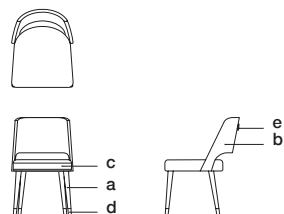

TEN SIDE CHAIR 110

Silla sin brazo Ten 110

TN01110

w 19^{3/4"} d 25^{1/2"} H 33^{1/2"} SH 19^{3/4"}
50 cm 65 cm 85 cm 50 cm

sw 19^{3/4"} SD 20"
50 cm 51 cm

Decorative hardware / Herraje decorativo

a.wood finish b.back and back rest fabric c.seat fabric
d.metal finish e.decorative hardware

COM REQUIREMENT: 1.75 yd
Back and back rest fabric. 1.0 yd
Seat fabric. 0.75 yd

Yardage based on plain fabrics¹

¹For COL and patterned fabrics, please contact your sales representative.
Available in all wood finishes (A, E, J, K, L, N, P, Q, R, S, T, Y, Z, F21).