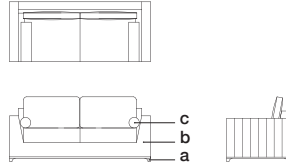

TEN SOFA 110
Sofá Ten 110

TN12110

W 94^{1/2"} D 35^{1/2"} H 35" SH 17^{3/4"}
240 cm 90 cm 89 cm 45 cm

SW 80^{1/4"} SD 23^{1/2"} AH 24^{3/4"}
204 cm 60 cm 63 cm

a.wood finish b.body fabric c.bolster pillow fabric

COM REQUIREMENT: 15.5 yd
Body fabric 14.0 yd
Bolster pillow fabric 1.5 yd

Yardage based on plain fabrics¹

TEN LOVESEAT 110
Loveseat Ten 110

TN11110

W 74^{3/4"} D 35^{1/2"} H 35" SH 17^{3/4"}
190 cm 90 cm 89 cm 45 cm

SW 60^{3/4"} SD 23^{1/2"} AH 24^{3/4"}
154 cm 60 cm 63 cm

a.wood finish b.body fabric c.bolster pillow fabric

COM REQUIREMENT: 15.0 yd
Body fabric 13.5 yd
Bolster pillow fabric 1.5 yd

Yardage based on plain fabrics¹