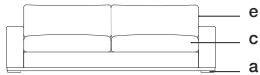

**AH SIGNATURE SOFA 200**  
Sofá AH Signature 200

AH12200

W 96" D 40<sup>1/2"</sup> H 32<sup>1/4"</sup> SH 19"  
244 cm 103 cm 82 cm 48 cm

SW 80<sup>1/4"</sup> SD 23<sup>1/2"</sup> AH 22"  
204 cm 60 cm 56 cm

a.wood finish b.body fabric c.seat cushion fabric  
d.back cushion fabric e.piping fabric

**COM REQUIREMENT:** 13.75 yd  
Body fabric 6.75 yd  
Seat cushion fabric 4.5 yd  
Back cushion fabric 2.25 yd  
Piping fabric 0.25 yd

Yardage based on plain fabrics<sup>1</sup>

**AH SIGNATURE SOFA 210**  
Sofá AH Signature 210

AH12210

W 118" D 40<sup>1/2"</sup> H 32<sup>1/4"</sup> SH 19"  
300 cm 103 cm 82 cm 48 cm

SW 102<sup>1/4"</sup> SD 23<sup>1/2"</sup> AH 22"  
260 cm 60 cm 56 cm