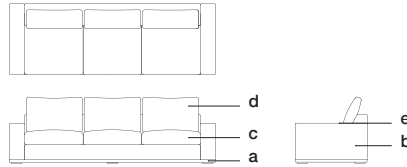

GALAPAGOS SOFA 400

Sofá Galápagos 400

GS12400

W 96" D 41^{1/4"} H 39^{1/4"} SH 19"
244 cm 105 cm 100 cm 48 cm

SW 78^{3/4"} SD 25^{1/2"} AH 23^{1/2"}
200 cm 65 cm 60 cm

a.wood finish b.body fabric c.seat cushion fabric
d.back cushion fabric e.piping fabric

COM REQUIREMENT: 13.25 yd
Body fabric 4.5 yd
Seat cushion fabric 5.0 yd
Back cushion fabric 3.0 yd
Piping fabric 0.75 yd

Yardage based on plain fabrics¹

GALAPAGOS SOFA 410

Sofá Galápagos 410

GS12410

W 118" D 41^{1/4"} H 39^{1/4"} SH 19"
300 cm 105 cm 100 cm 48 cm

SW 100^{3/4"} SD 25^{1/2"} AH 23^{1/2"}
256 cm 65 cm 60 cm

a.wood finish b.body fabric c.seat cushion fabric
d.back cushion fabric e.piping fabric

COM REQUIREMENT: 17.75 yd
Body fabric 7.0 yd
Seat cushion fabric 6.0 yd
Back cushion fabric 4.0 yd
Piping fabric 0.75 yd