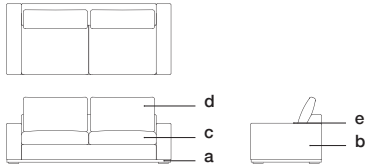

GALAPAGOS SOFA 400

Sofá Galápagos 400

GS12400

W 96" D 41^{1/4"} H 39^{1/4"} SH 19"
244 cm 105 cm 100 cm 48 cm

SW 78^{3/4"} SD 25^{1/2"} AH 23^{1/2"}
200 cm 65 cm 60 cm

a.wood finish b.body fabric c.seat cushion fabric
d.back cushion fabric e.piping fabric

COM REQUIREMENT: 13.25 yd
Body fabric 4.5 yd
Seat cushion fabric 5.0 yd
Back cushion fabric 3.0 yd
Piping fabric 0.75 yd

Yardage based on plain fabrics¹

GALAPAGOS SOFA 410

Sofá Galápagos 410

GS12410

W 118" D 41^{1/4"} H 39^{1/4"} SH 19"
300 cm 105 cm 100 cm 48 cm