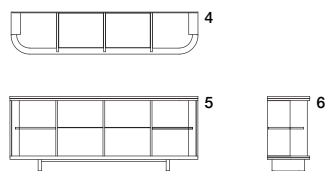

LUA BUFFET 100

Aparador Lua 100

LU07100

w 78^{3/4"} D 17^{3/4"} H 31^{1/2"}
200 cm 45 cm 80 cm

Exterior View 1.plan 2.front 3.side

a.wood finish b.front finish

Interior View 4.plan 5.front 6.side

The product includes predetermined pulls, bronze glass, and a bronze metal finish. It also incorporates an LED light strip, activated by a sensor that allows it to turn on and off and dim the light intensity of the product practically and efficiently.