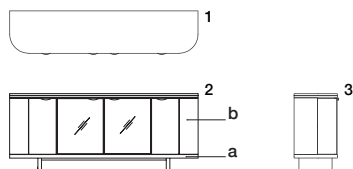

LUA BUFFET 100

Aparador Lua 100

LU07100

w 78^{3/4"} D 17^{3/4"} H 31^{1/2"}
200 cm 45 cm 80 cm

Exterior View 1.plan 2.front 3.side

a.wood finish b.front finish

Interior View 4.plan 5.front 6.side

The product includes predetermined pulls, bronze glass, and a bronze metal finish. It also incorporates an LED light strip, activated by a sensor that allows it to turn on and off and dim the light intensity of the product practically and efficiently.