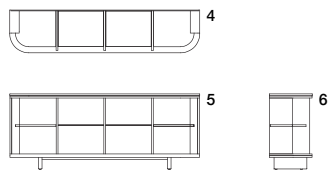

LUA BUFFET 101 (STONE TOP)
Aparador Lua 101 (top piedra)

LU07101

w 78^{3/4"} D 17^{3/4"} H 31^{1/2"}
 200 cm 45 cm 80 cm

Stone top / Top piedra

Exterior View 1.plan 2.front 3.side

a.wood finish b.front finish c.stone top

Interior View 4.plan 5.front 6.side

The product includes predetermined pulls, bronze glass, and a bronze metal finish. It also incorporates an LED light strip, activated by a sensor that allows it to turn on and off and dim the light intensity of the product practically and efficiently.
 Available in all wood finishes (A, E, J, K, L, N, P, Q, R, S, T, Y, Z, F21).