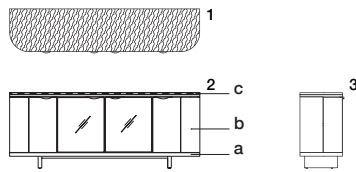

LUA BUFFET 101 (STONE TOP)
Aparador Lua 101 (top piedra)

LU07101

w 78^{3/4"} D 17^{3/4"} H 31^{1/2"}
 200 cm 45 cm 80 cm

Stone top / Top piedra

Exterior View 1.plan 2.front 3.side

a.wood finish b.front finish c.stone top

Interior View 4.plan 5.front 6.side

The product includes predetermined pulls, bronze glass, and a bronze metal finish. It also incorporates an LED light strip, activated by a sensor that allows it to turn on and off and dim the light intensity of the product practically and efficiently.
 Available in all wood finishes (A, E, J, K, L, N, P, Q, R, S, T, Y, Z, F21).