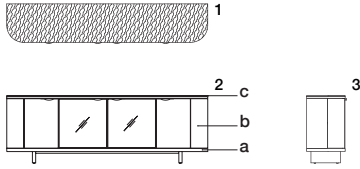

LUA BUFFET 501 (DEKTON TOP)
Aparador Lua 501 (top dekon)

LU07501

w 92^{1/2}" D 17^{3/4}" H 31^{1/2}"
 235 cm 45 cm 80 cm

Dekton top / Top dekon

Exterior View 1.plan 2.front 3.side

a.wood finish b.front finish c.stone top

Interior View 4.plan 5.front 6.side

Product includes predetermined pulls, bronze glass and bronze metal finish.
 Available in all wood finishes (A, E, J, K, L, N, P, Q, R, S, T, Y, Z, F21).