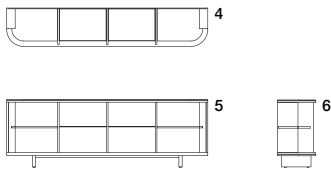

LUA BUFFET 501 (DEKTON TOP)
Aparador Lua 501 (top dekon)

LU07501

w 92^{1/2}" D 17^{3/4}" H 31^{1/2}"
 235 cm 45 cm 80 cm

Dekton top / Top dekon

Exterior View 1.plan 2.front 3.side

a.wood finish b.front finish c.stone top

Interior View 4.plan 5.front 6.side

Product includes predetermined pulls, bronze glass and bronze metal finish.
 Available in all wood finishes (A, E, J, K, L, N, P, Q, R, S, T, Y, Z, F21).